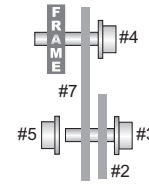

KTM '04 Titanium 4 SL Mounting Diagram

[01-04 / #000436]

- 1) Long Strap Bracket
- 2) Medium Strap Bracket
- 3) 8mm x 25mm Bolt
- 4) 6mm x 20mm Bolt
- 5) 6mm x 35mm Bolt
- 5) 8mm Nut
- 6) 25mm x 12.5mm Spacer
- 7) Extension Bracket
- 8) 6mm Bolt & Nut