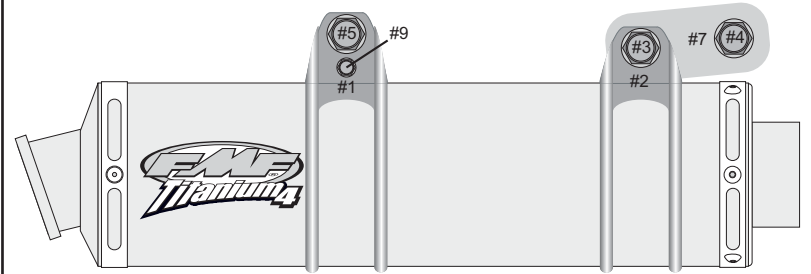

KTM '04 Titanium 4 SL Mounting Diagram

[01-04 / #000436]

- 1) Long Strap Bracket
- 2) Medium Strap Bracket
- 3) 8mm x 25mm Bolt
- 4) 6mm x 20mm Bolt
- 5) 6mm x 35mm Bolt
- 5) 8mm Nut
- 6) 25mm x 12.5mm Spacer
- 7) Extension Bracket
- 8) 6mm Bolt & Nut