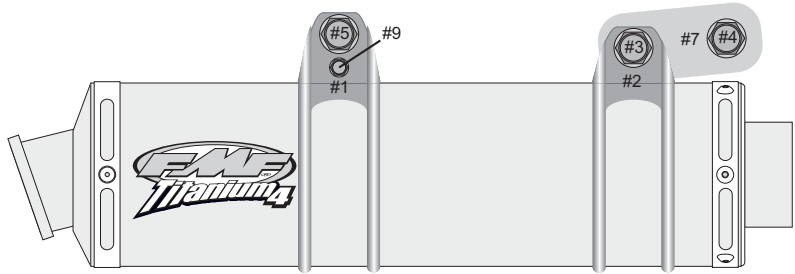

KTM '04 Titanium 4 SL Mounting Diagram

[01-04 / #000436]

- 1) Long Strap Bracket
- 2) Medium Strap Bracket
- 3) 8mm x 25mm Bolt
- 4) 6mm x 20mm Bolt
- 5) 6mm x 35mm Bolt
- 5) 8mm Nut
- 6) 25mm x 12.5mm Spacer
- 7) Extension Bracket
- 8) 6mm Bolt & Nut