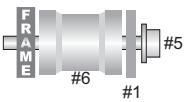

KTM '04 Titanium 4 SL Mounting Diagram

[01-04 / #000436]

- 1) Long Strap Bracket
- 2) Medium Strap Bracket
- 3) 8mm x 25mm Bolt
- 4) 6mm x 20mm Bolt
- 5) 6mm x 35mm Bolt
- 5) 8mm Nut
- 6) 25mm x 12.5mm Spacer
- 7) Extension Bracket
- 8) 6mm Bolt & Nut