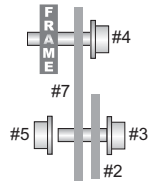

KTM '04 Titanium 4 SL Mounting Diagram

[01-04 / #000436]

- 1) Long Strap Bracket
- 2) Medium Strap Bracket
- 3) 8mm x 25mm Bolt
- 4) 6mm x 20mm Bolt
- 5) 6mm x 35mm Bolt
- 5) 8mm Nut
- 6) 25mm x 12.5mm Spacer
- 7) Extension Bracket
- 8) 6mm Bolt & Nut