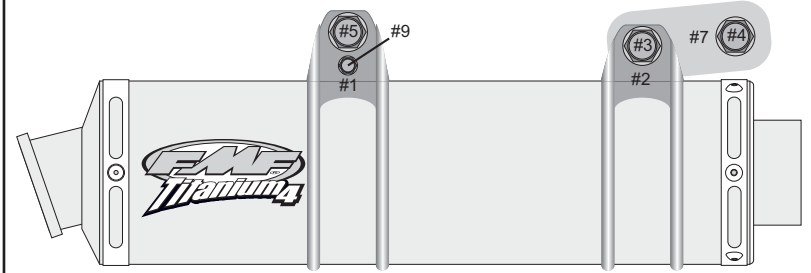

KTM '04 Titanium 4 SL Mounting Diagram

[01-04 / #000436]

- 1) Long Strap Bracket
- 2) Medium Strap Bracket
- 3) 8mm x 25mm Bolt
- 4) 6mm x 20mm Bolt
- 5) 6mm x 35mm Bolt
- 5) 8mm Nut
- 6) 25mm x 12.5mm Spacer
- 7) Extension Bracket
- 8) 6mm Bolt & Nut