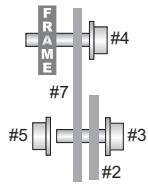

KTM '04 Titanium 4 SL Mounting Diagram

[01-04 / #000436]

- 1) Long Strap Bracket
- 2) Medium Strap Bracket
- 3) 8mm x 25mm Bolt
- 4) 6mm x 20mm Bolt
- 5) 6mm x 35mm Bolt
- 5) 8mm Nut
- 6) 25mm x 12.5mm Spacer
- 7) Extension Bracket
- 8) 6mm Bolt & Nut