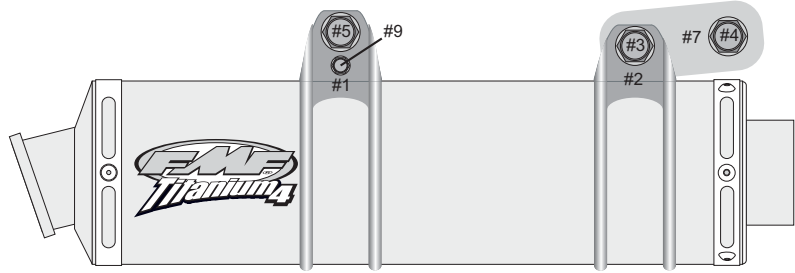

KTM '04 Titanium 4 SL Mounting Diagram

[01-04 / #000436]

- 1) Long Strap Bracket
- 2) Medium Strap Bracket
- 3) 8mm x 25mm Bolt
- 4) 6mm x 20mm Bolt
- 5) 6mm x 35mm Bolt
- 5) 8mm Nut
- 6) 25mm x 12.5mm Spacer
- 7) Extension Bracket
- 8) 6mm Bolt & Nut