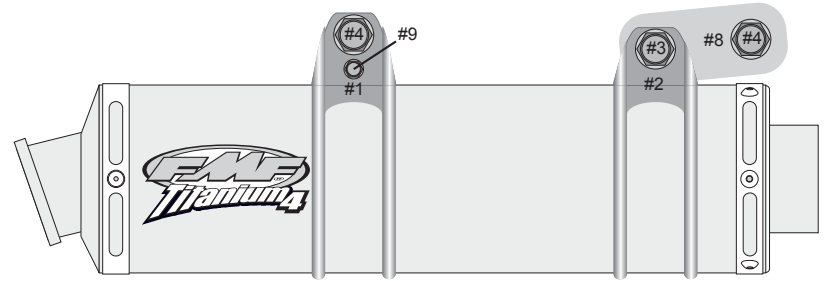

YFZ450 Titanium 4 SL Mounting Diagram

[12-03 / #000432]

- 1) Long Strap Bracket
- 2) Medium Strap Bracket
- 3) 8mm x 25mm Bolt
- 4) 8mm x 50mm Bolt
- 5) 8mm Nut
- 6) 19mm x 25mm Spacer
- 7) 19mm x 32mm Spacer
- 8) Extension Bracket
- 9) 6mm Bolt & Nut