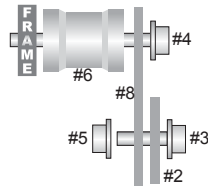

YFZ450 Titanium 4 SL Mounting Diagram

[12-03 / #000432]

- 1) Long Strap Bracket
- 2) Medium Strap Bracket
- 3) 8mm x 25mm Bolt
- 4) 8mm x 50mm Bolt
- 5) 8mm Nut
- 6) 19mm x 25mm Spacer
- 7) 19mm x 32mm Spacer
- 8) Extension Bracket
- 9) 6mm Bolt & Nut