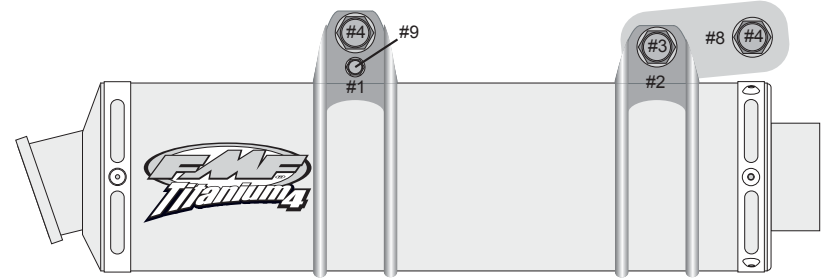

YFZ450 Titanium 4 SL Mounting Diagram

[12-03 / #000432]

- 1) Long Strap Bracket
- 2) Medium Strap Bracket
- 3) 8mm x 25mm Bolt
- 4) 8mm x 50mm Bolt
- 5) 8mm Nut
- 6) 19mm x 25mm Spacer
- 7) 19mm x 32mm Spacer
- 8) Extension Bracket
- 9) 6mm Bolt & Nut