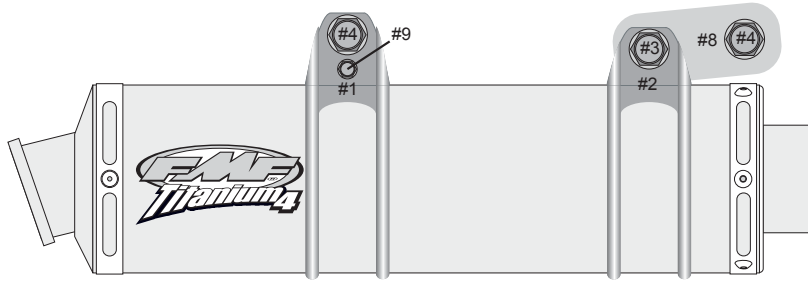

YFZ450 Titanium 4 SL Mounting Diagram

[12-03 / #000432]

- 1) Long Strap Bracket
- 2) Medium Strap Bracket
- 3) 8mm x 25mm Bolt
- 4) 8mm x 50mm Bolt
- 5) 8mm Nut
- 6) 19mm x 25mm Spacer
- 7) 19mm x 32mm Spacer
- 8) Extension Bracket
- 9) 6mm Bolt & Nut