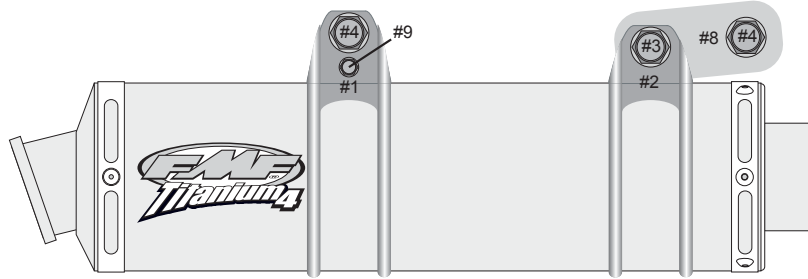

YFZ450 Titanium 4 SL Mounting Diagram

[12-03 / #000432]

- 1) Long Strap Bracket
- 2) Medium Strap Bracket
- 3) 8mm x 25mm Bolt
- 4) 8mm x 50mm Bolt
- 5) 8mm Nut
- 6) 19mm x 25mm Spacer
- 7) 19mm x 32mm Spacer
- 8) Extension Bracket
- 9) 6mm Bolt & Nut