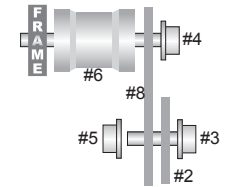

YFZ450 Titanium 4 SL Mounting Diagram

[12-03 / #000432]

- 1) Long Strap Bracket
- 2) Medium Strap Bracket
- 3) 8mm x 25mm Bolt
- 4) 8mm x 50mm Bolt
- 5) 8mm Nut
- 6) 19mm x 25mm Spacer
- 7) 19mm x 32mm Spacer
- 8) Extension Bracket
- 9) 6mm Bolt & Nut