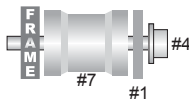

YFZ450 Titanium 4 SL Mounting Diagram

[12-03 / #000432]

- 1) Long Strap Bracket
- 2) Medium Strap Bracket
- 3) 8mm x 25mm Bolt
- 4) 8mm x 50mm Bolt
- 5) 8mm Nut
- 6) 19mm x 25mm Spacer
- 7) 19mm x 32mm Spacer
- 8) Extension Bracket
- 9) 6mm Bolt & Nut