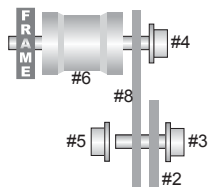

YFZ450 Titanium 4 SL Mounting Diagram

[12-03 / #000432]

- 1) Long Strap Bracket
- 2) Medium Strap Bracket
- 3) 8mm x 25mm Bolt
- 4) 8mm x 50mm Bolt
- 5) 8mm Nut
- 6) 19mm x 25mm Spacer
- 7) 19mm x 32mm Spacer
- 8) Extension Bracket
- 9) 6mm Bolt & Nut