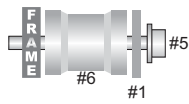

# KTM '04 Factory 4 Mounting Diagram

[04-04 / #000472]

- 1) Long Strap Bracket
- 2) Medium Strap Bracket
- 3) 8mm x 20mm Bolt
- 4) 6mm x 16mm Bolt
- 5) 6mm x 35mm Bolt
- 6) 25mm x 12.5mm Spacer
- 7) Extension Bracket
- 8) 6mm Bolt & Nut