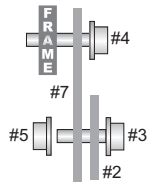

# KTM '04 Factory 4 Mounting Diagram

[04-04 / #000472]

- 1) Long Strap Bracket
- 2) Medium Strap Bracket
- 3) 8mm x 20mm Bolt
- 4) 6mm x 16mm Bolt
- 5) 6mm x 35mm Bolt
- 6) 25mm x 12.5mm Spacer
- 7) Extension Bracket
- 8) 6mm Bolt & Nut