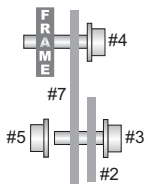

# KTM '04 Factory 4 Mounting Diagram

[04-04 / #000472]

- 1) Long Strap Bracket
- 2) Medium Strap Bracket
- 3) 8mm x 20mm Bolt
- 4) 6mm x 16mm Bolt
- 5) 6mm x 35mm Bolt
- 6) 25mm x 12.5mm Spacer
- 7) Extension Bracket
- 8) 6mm Bolt & Nut