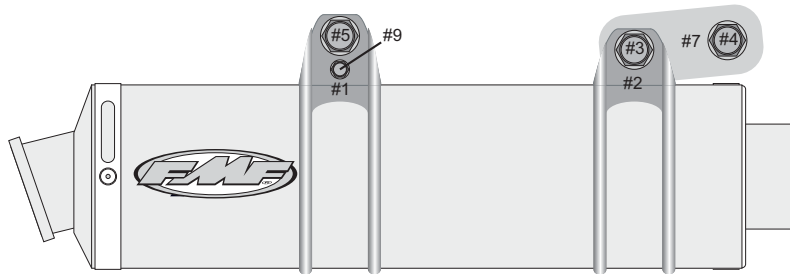

# KTM '04 Factory 4 Mounting Diagram

[04-04 / #000472]

- 1) Long Strap Bracket
- 2) Medium Strap Bracket
- 3) 8mm x 20mm Bolt
- 4) 6mm x 16mm Bolt
- 5) 6mm x 35mm Bolt
- 6) 25mm x 12.5mm Spacer
- 7) Extension Bracket
- 8) 6mm Bolt & Nut