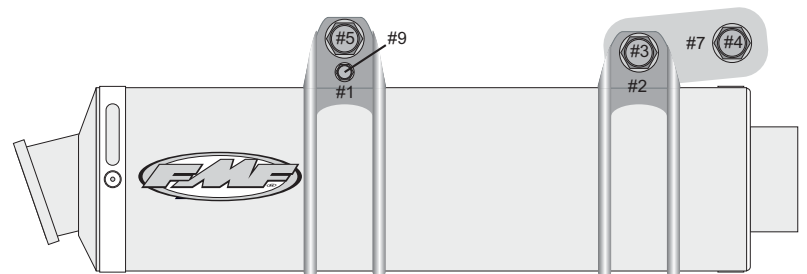

# KTM '04 Factory 4 Mounting Diagram

[04-04 / #000472]

- 1) Long Strap Bracket
- 2) Medium Strap Bracket
- 3) 8mm x 20mm Bolt
- 4) 6mm x 16mm Bolt
- 5) 6mm x 35mm Bolt
- 6) 25mm x 12.5mm Spacer
- 7) Extension Bracket
- 8) 6mm Bolt & Nut