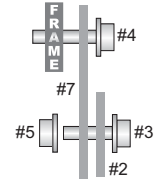

# KTM '04 Factory 4 Mounting Diagram

[04-04 / #000472]

- 1) Long Strap Bracket
- 2) Medium Strap Bracket
- 3) 8mm x 20mm Bolt
- 4) 6mm x 16mm Bolt
- 5) 6mm x 35mm Bolt
- 6) 25mm x 12.5mm Spacer
- 7) Extension Bracket
- 8) 6mm Bolt & Nut