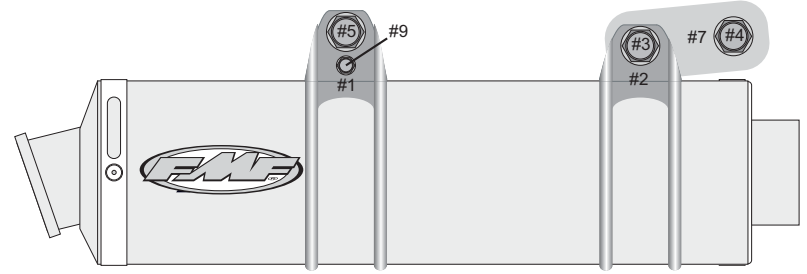

# KTM '04 Factory 4 Mounting Diagram

[04-04 / #000472]

- 1) Long Strap Bracket
- 2) Medium Strap Bracket
- 3) 8mm x 20mm Bolt
- 4) 6mm x 16mm Bolt
- 5) 6mm x 35mm Bolt
- 6) 25mm x 12.5mm Spacer
- 7) Extension Bracket
- 8) 6mm Bolt & Nut